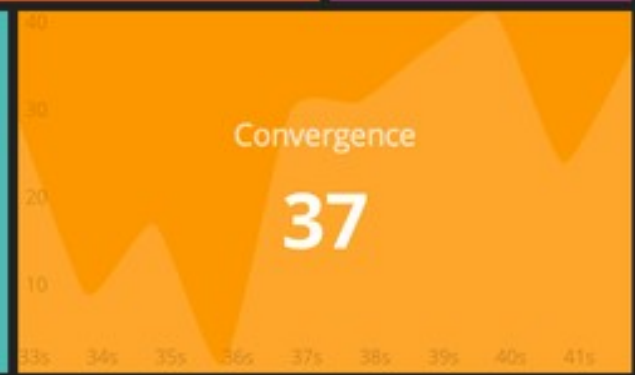

I'm a Lo
based sta
solution

Hello
This is your shiny new dashboard.
Protip: You can drag the widgets around!

Synergy

35

Last updated at 12:50

Buzzwords

Pivoting	22
Streamlininess	13
Leverage	19
Synergy	16
Turn-key	22
Exit strategy	25
Paradigm shift	24
Web 2.0	1
Enterprise	10

# of times said around the office
Last updated at 12:50

Current Valuation

$35

↓ 51%

In billions
Last updated at 12:50